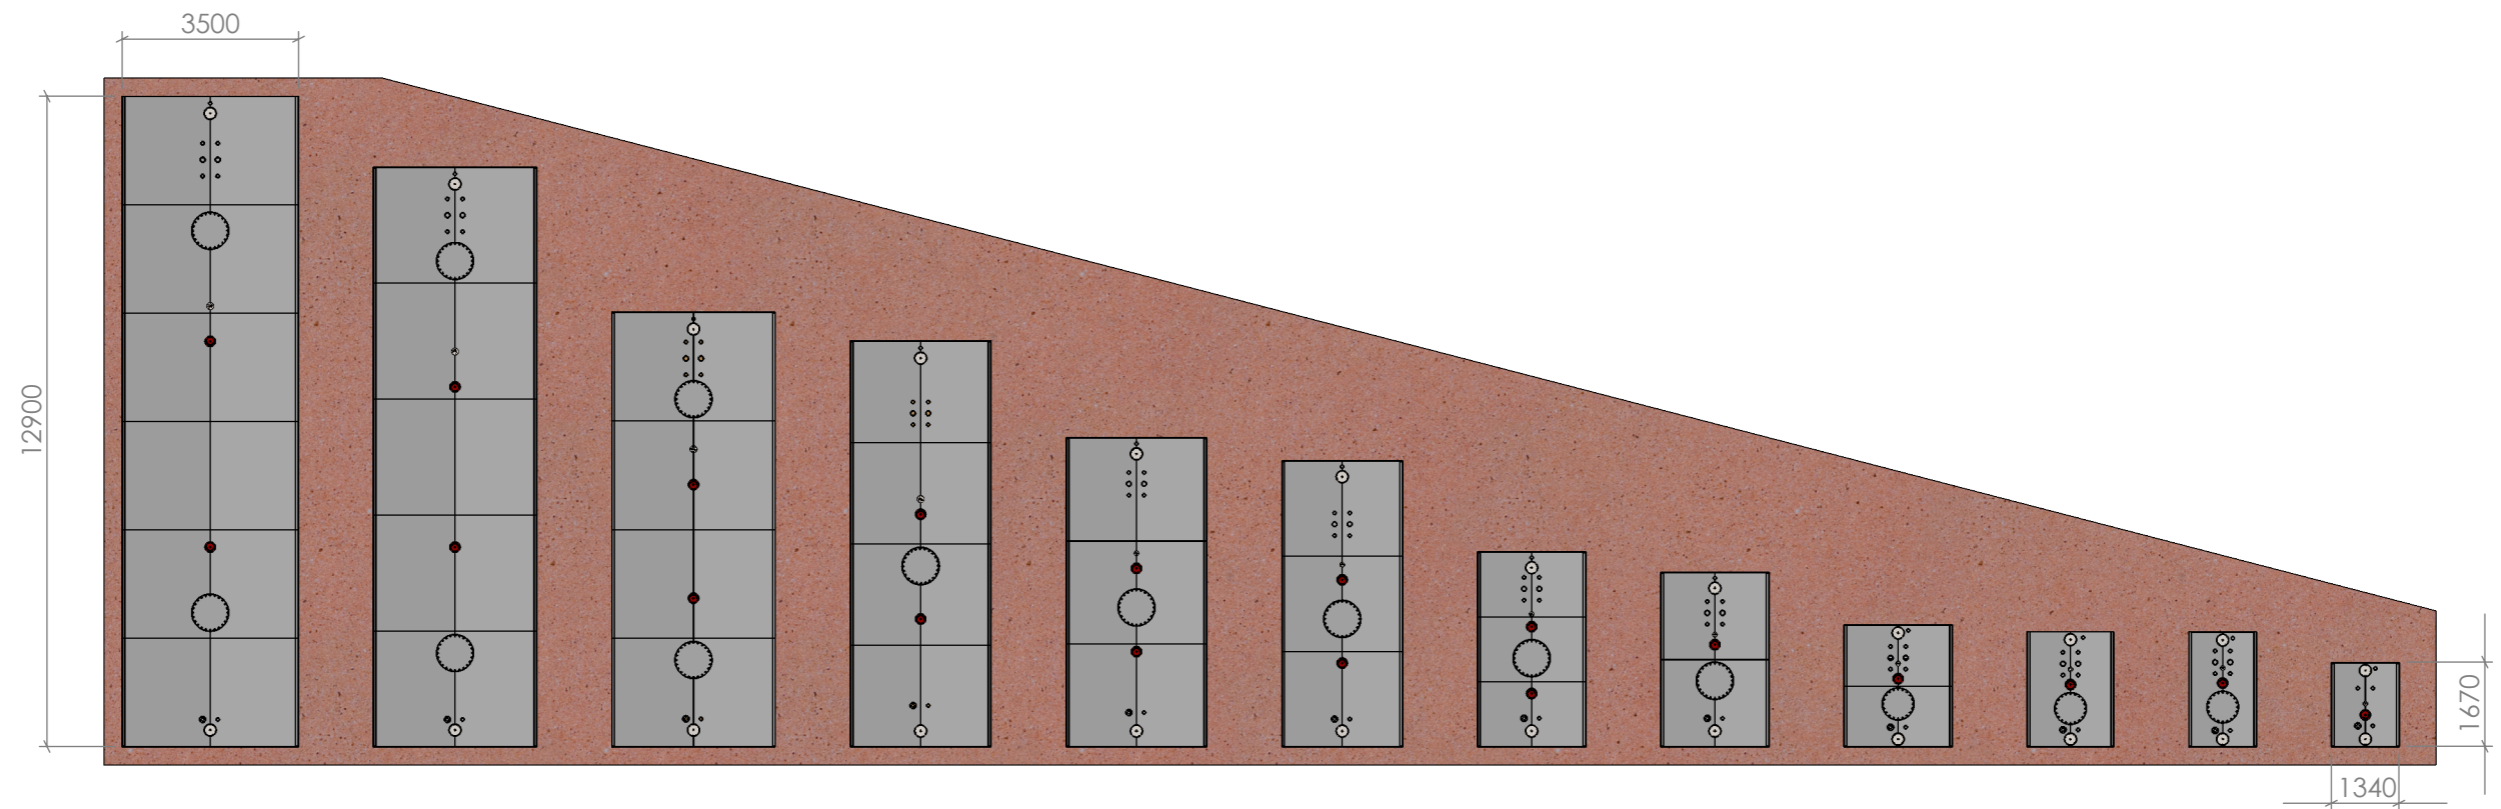

VULCANTM MH

DEBURR AND BREAK SHARP EDGES		TITLE:	
DATE: 9/09/2024		FUEL STORAGE LIMITED	
DRAWN BY: BAZ		VULCAN MULTI HAZARD TANK RANGE	
REVISION		1000L - 100000L	
DO NOT SCALE DRAWING			
		DWG NO.	A3
		Vulcan Full Range Assem	
WEIGHT:	SCALE:1:500	SHEET 1 OF 2	
<small>THIS IS CONFIDENTIAL INFORMATION THIS DRAWING AND DESIGN IS THE SOLE PROPERTY OF FUEL STORAGE LIMITED. IT MUST NOT BE COPIED OR REPRODUCED IN ANY WAY WHATSOEVER AND/OR PASSED ON TO ANY THIRD PARTY WITHOUT WRITTEN AUTHORITY FROM FUEL STORAGE LIMITED.</small>			

DEBURR AND BREAK SHARP EDGES		TITLE:	
DATE: 9/09/2024		FUEL STORAGE LIMITED	
DRAWN BY: BAZ		VULCAN MULTI HAZARD TANK RANGE	
REVISION		1000L - 100000L	
DO NOT SCALE DRAWING			
		DWG NO.	A3
		Vulcan Full Range Assem	
WEIGHT:	SCALE:1:500	SHEET 2 OF 2	
<small>THIS IS CONFIDENTIAL INFORMATION THIS DRAWING AND DESIGN IS THE SOLE PROPERTY OF FUEL STORAGE LIMITED. IT MUST NOT BE COPIED OR REPRODUCED IN ANY WAY WHATSOEVER AND/OR PASSED ON TO ANY THIRD PARTY WITHOUT WRITTEN AUTHORITY FROM FUEL STORAGE LIMITED.</small>			