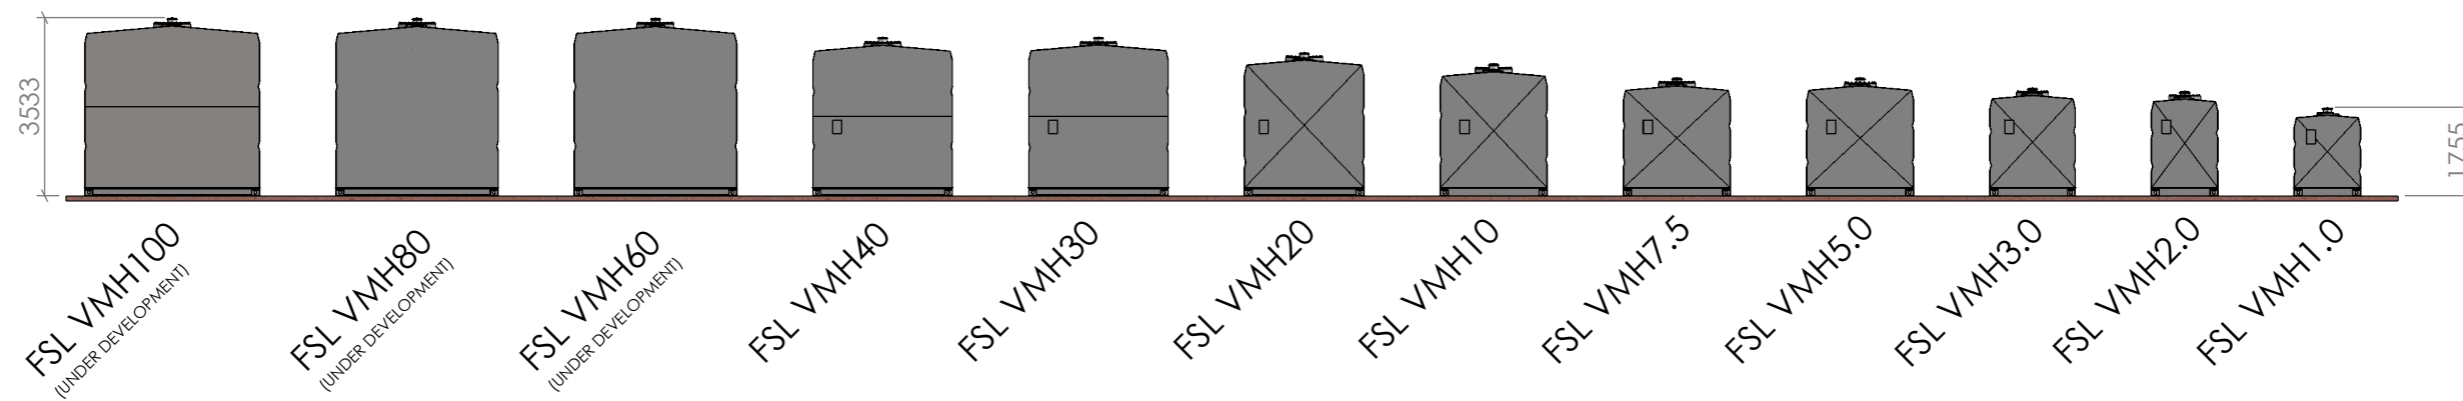

VULCANTM MH

DEBURR AND BREAK SHARP EDGES		TITLE:	
DATE: 9/09/2024		FUEL STORAGE LIMITED	
DRAWN BY: BAZ		VULCAN MULTI HAZARD TANK RANGE	
REVISION		1000L - 100000L	
DO NOT SCALE DRAWING			
		DWG NO.	A3
		Vulcan Full Range Assem	
WEIGHT:	SCALE:1:500	SHEET 1 OF 2	
<small>THIS IS CONFIDENTIAL INFORMATION THIS DRAWING AND DESIGN IS THE SOLE PROPERTY OF FUEL STORAGE LIMITED. IT MUST NOT BE COPIED OR REPRODUCED IN ANY WAY WHATSOEVER AND/OR PASSED ON TO ANY THIRD PARTY WITHOUT WRITTEN AUTHORITY FROM FUEL STORAGE LIMITED.</small>			

DEBURR AND BREAK SHARP EDGES		TITLE:	
DATE: 9/09/2024		FUEL STORAGE LIMITED	
DRAWN BY: BAZ		VULCAN MULTI HAZARD TANK RANGE	
REVISION		1000L - 100000L	
DO NOT SCALE DRAWING			
		DWG NO.	A3
		Vulcan Full Range Assem	
WEIGHT:	SCALE:1:500	SHEET 2 OF 2	
<small>THIS IS CONFIDENTIAL INFORMATION THIS DRAWING AND DESIGN IS THE SOLE PROPERTY OF FUEL STORAGE LIMITED. IT MUST NOT BE COPIED OR REPRODUCED IN ANY WAY WHATSOEVER AND/OR PASSED ON TO ANY THIRD PARTY WITHOUT WRITTEN AUTHORITY FROM FUEL STORAGE LIMITED.</small>			